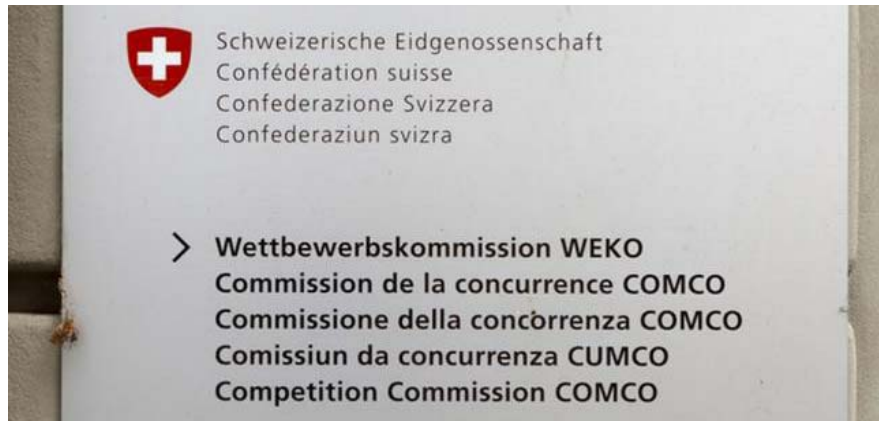

Da capo al fine!

Dr. Benedikt Koch, Geschäftsführer Infra Suisse

Moderato **Fine**

The image shows two staves of musical notation. The top staff is in treble clef with a 6/8 time signature. It contains a melody of eighth and quarter notes with slurs. The bottom staff is also in treble clef and contains a similar melody. The word 'rit.' is written above the final notes of the bottom staff. Below the bottom staff, the text 'Da Capo al Fine' is written. The 'infra suisse' logo is in the bottom left corner.

infra^{suisse}

Da capo al fine! // Seite 9

infra^{suisse}

Da capo al fine! // Seite 10

Spielt die Musik bei der Weko?

infra^{suisse}

Da capo al fine! // Seite 13

music for brass band